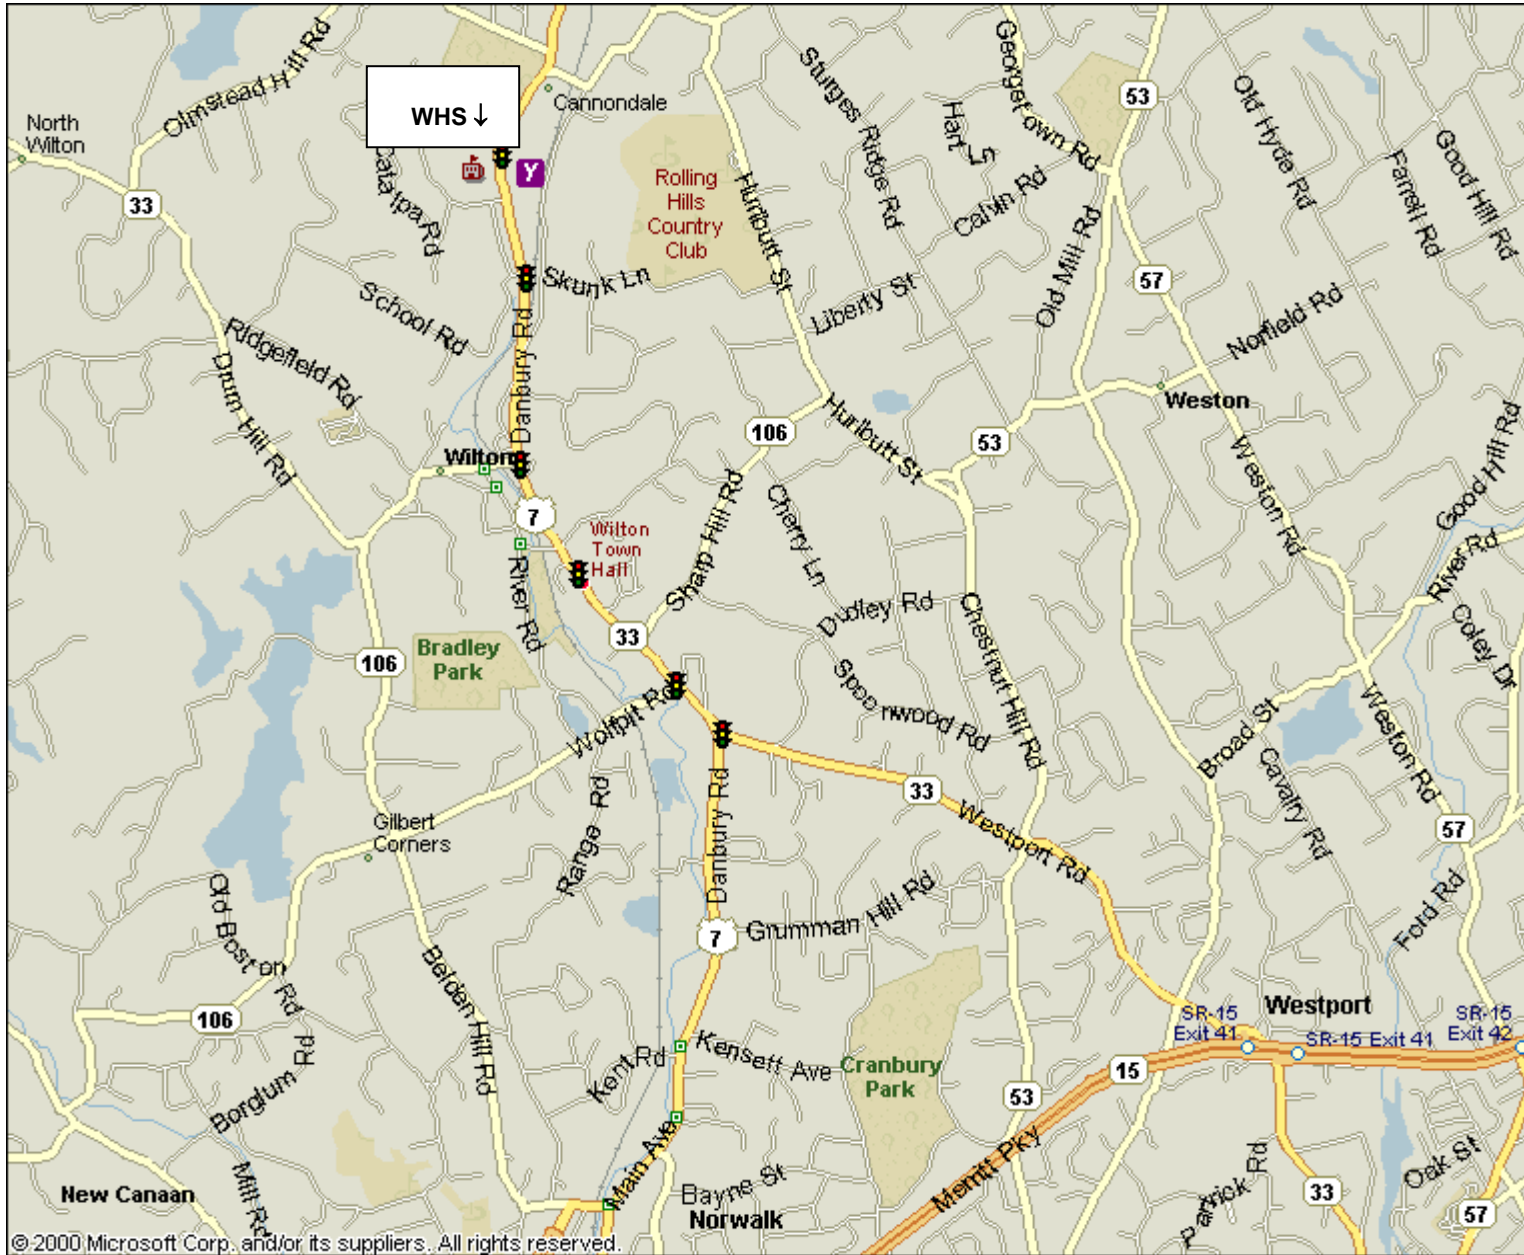

Directions to Wilton High School, 395 Danbury Rd, Wilton, CT 203-762-0381

From the South: Take Merritt Pkwy (15) to RT 7 or RT 33, or I-95 to RT 7.

From the North: Take I-84 to Exit 3 (RT 7 – South)

WHS is approximately 1.5 miles (two traffic lights) north of Wilton Center.

It is located on the West side of RT 7, which is 4 lanes wide at that point.

There are 2 traffic lights in front of the school. The southern most light controls the entrance to the Wilton Y (East side). The northern light is at the entrance to WHS (West side).